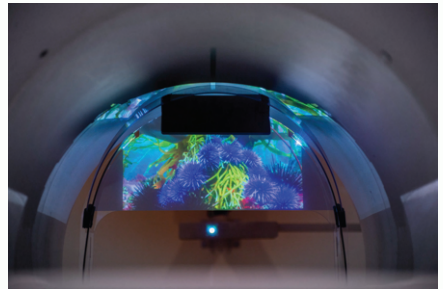

- The VISION MRI Projection System transforms MRI experiences with captivating visuals, promoting relaxation and comfort. It seamlessly integrates into workflows without patient setup, enhancing efficiency and care. IoT features ensure continuous reliability for remote support and updates. Its intuitive tablet interface offers immersive videos and Cinema mode's narrative shows. VISION combines innovation with ease, making MRI sessions inviting and patient-centric.

## patient benefits

transforms the MRI bore

into an engaging and immersive visual experience.

diverts patients' focus away from the constraints of the MRI bore, reducing apprehension.

provides calming visual entertainment for all ages.

## VISION CINEMODE

- Cinemode integrates seamlessly with the VISION projection system, turning the MRI bore into a cinematic experience. Patients enjoy high-definition narrative based videos via a large mirror display, reducing apprehension during MRI scans. The mirror display ensures comfort, enveloping patients in a captivating visual environment. Lightweight and non-intrusive, Cinemode enhances patient satisfaction, making MRI sessions more enjoyable and stress-free.

### Key Features:

- Immersive Cinematic Experience
- Large field-of-view mirror display ensures a truly expansive and calming environment.
- Seamless Integration with VISION Projection System
- Utilizes narrative-based video from VISION to create a dynamic and high-definition viewing experience for patients.
- Adjustable Mirror Angle for patient setup
- Lightweight and Non-Intrusive Design:
- Versatile content options