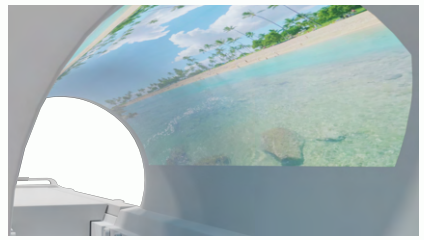

## Improving the MRI patient experience

UX Platforms makes MRI imaging sessions more inviting, stress-free, and patient centric through a best in class projection system.

- The VISION MRI Projection System transforms MRI experiences with captivating visuals, promoting relaxation and comfort. It seamlessly integrates into workflows without patient setup, enhancing efficiency and care. IoT features ensure continuous reliability for remote support and updates. Its intuitive tablet interface offers immersive videos and Cinema mode's narrative shows. VISION combines innovation with ease, making MRI sessions inviting and patient-centric.

## VISION CINEMODE

- Cinemode integrates seamlessly with the VISION projection system, turning the MRI bore into a cinematic experience. Patients enjoy high-definition narrative based videos via a large mirror display, reducing apprehension during MRI scans. The mirror display ensures comfort, enveloping patients in a captivating visual environment. Lightweight and non-intrusive, Cinemode enhances patient satisfaction, making MRI sessions more enjoyable and stress-free.

### Key Features:

- Immersive Cinematic Experience
- Large field-of-view mirror display ensures a truly expansive and calming environment.
- Seamless Integration with VISION Projection System
- Utilizes narrative-based video from VISION to create a dynamic and high-definition viewing experience for patients.
- Adjustable Mirror Angle for patient setup
- Lightweight and Non-Intrusive Design:
- Versatile content options